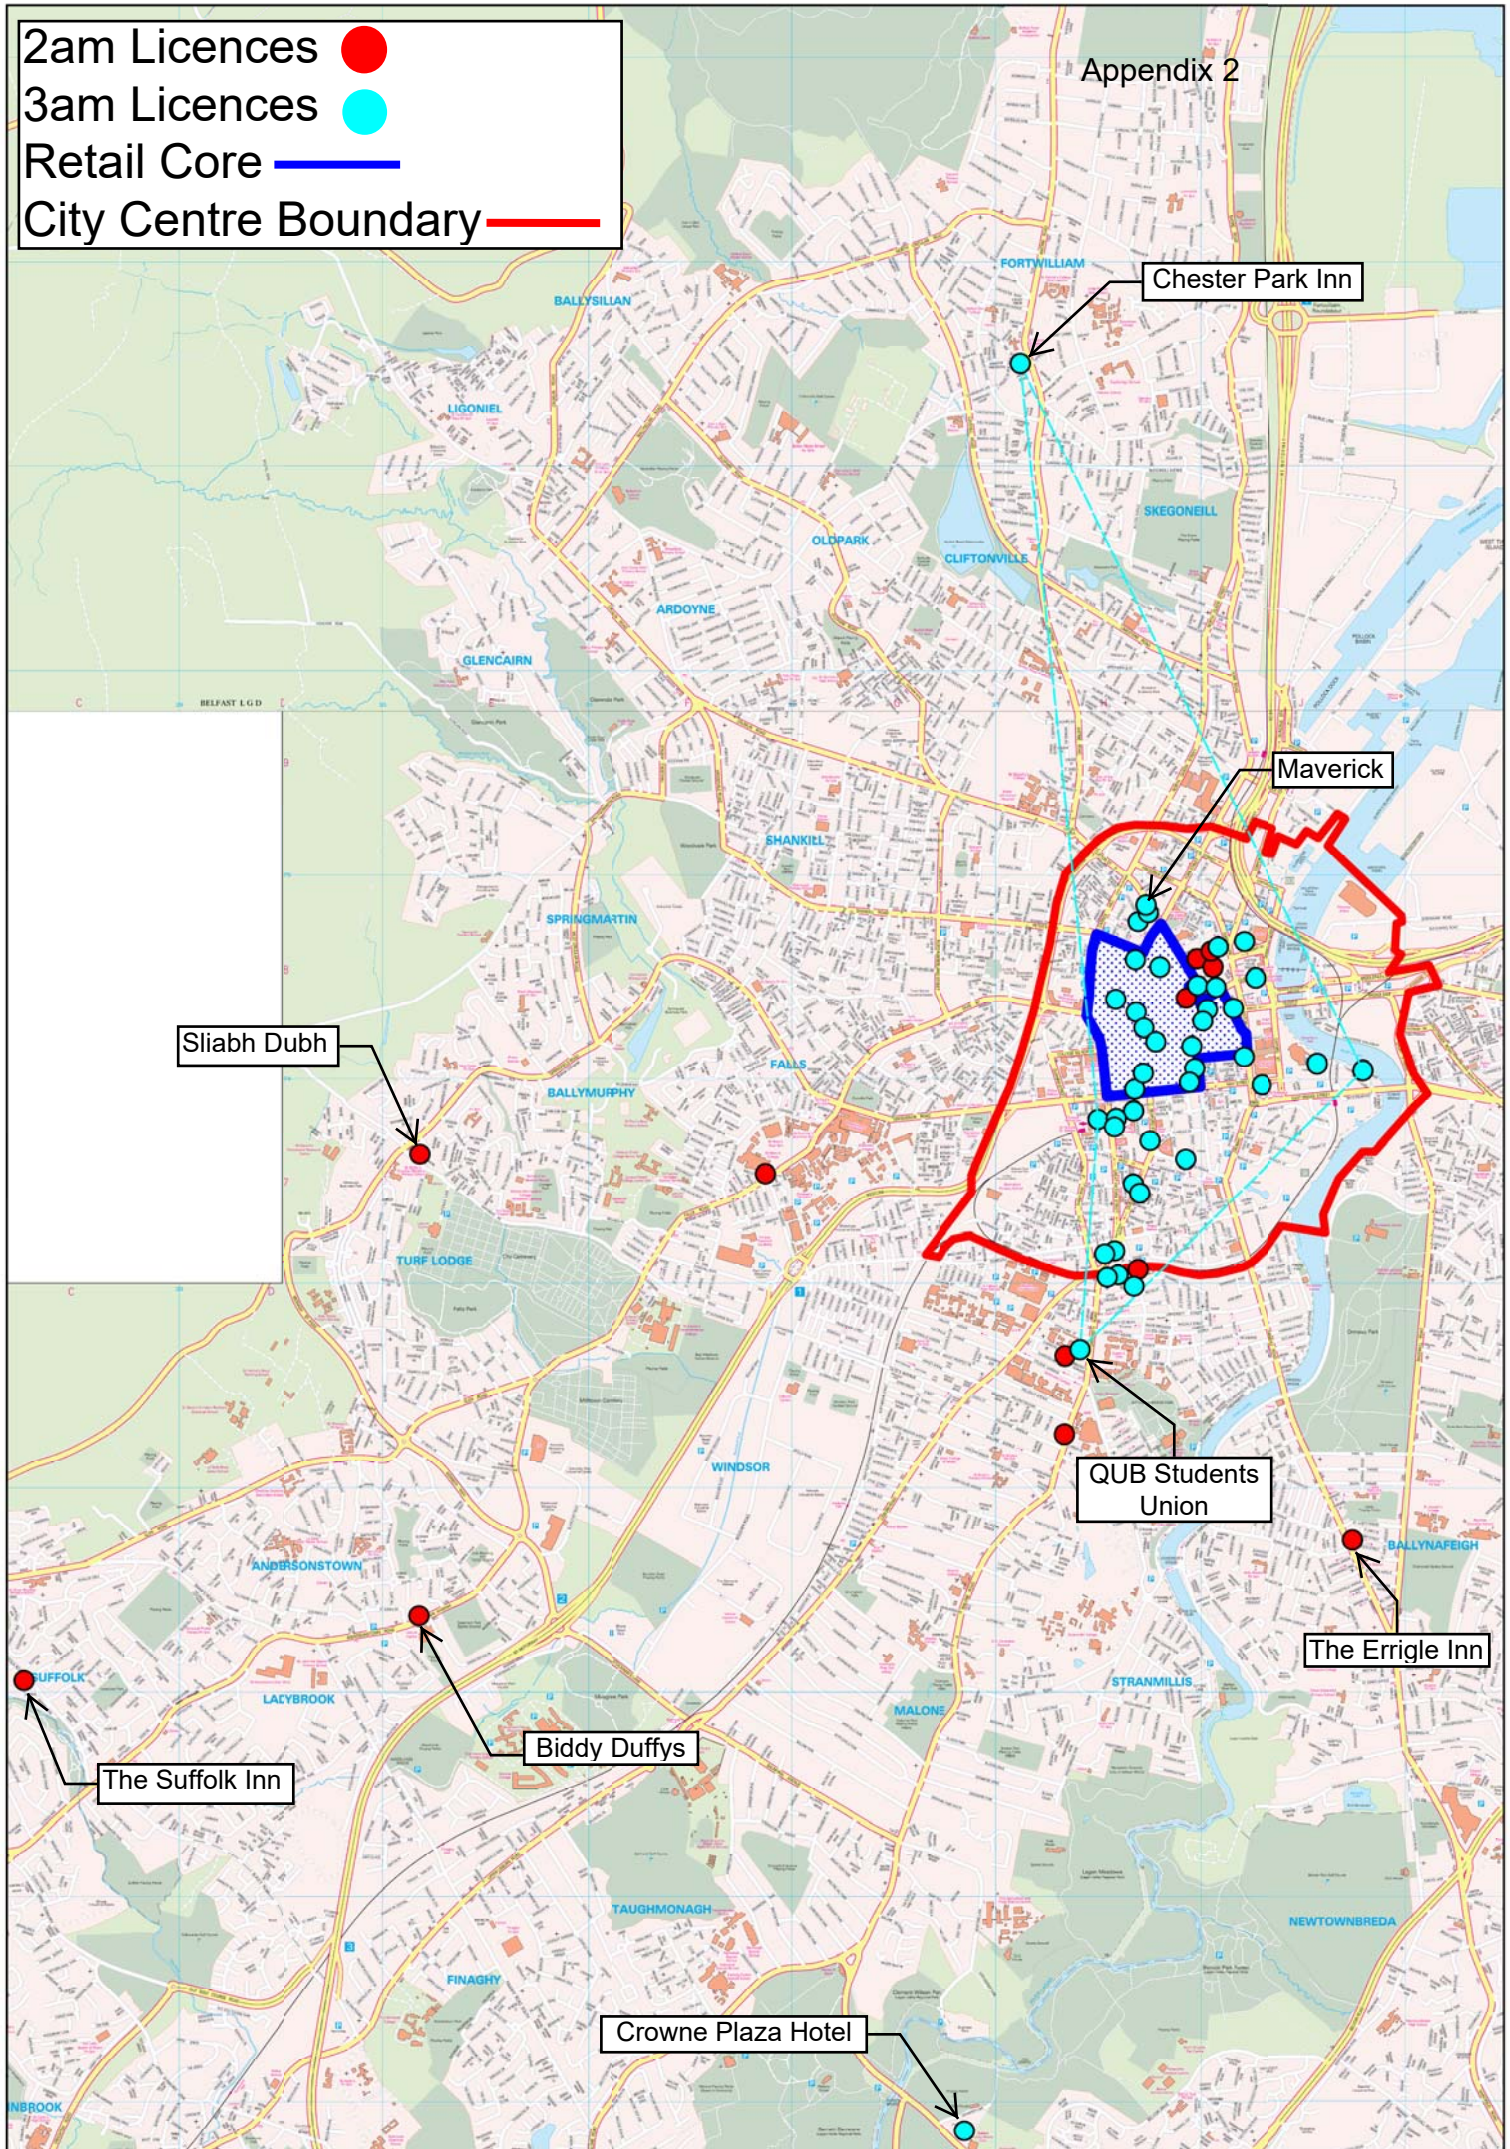

2am Licences ●  
3am Licences ●  
Retail Core —  
City Centre Boundary —

Appendix 2

Chester Park Inn

Maverick

Sliabh Dubh

QUB Students Union

The Errigle Inn

The Suffolk Inn